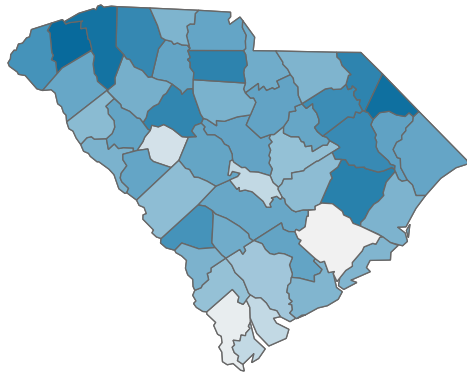

COVID-19 in South Carolina

As of 11:59 PM on 7/28/2021

Cases

617,148

Select Date Range & County to Filter Page Values

All values

COUNTY

All

Past 2 weeks Confirmed

9844

Rate of COVID-19 Cases per 10,000 population, by County

County Displayed: **South Carolina** | Dates Displayed: 3/4/2020 to 7/28/2021

[Use County Filter Above to View ZIP Code Counts](#)

Find your ZIP

All

Reported COVID-19 Cases, by Week of Report

County Displayed: **South Carolina** | Dates Displayed: 3/4/2020 to 7/28/2021

County Displayed: **South Carolina** | Dates Displayed: 3/4/2020 to 7/28/2021