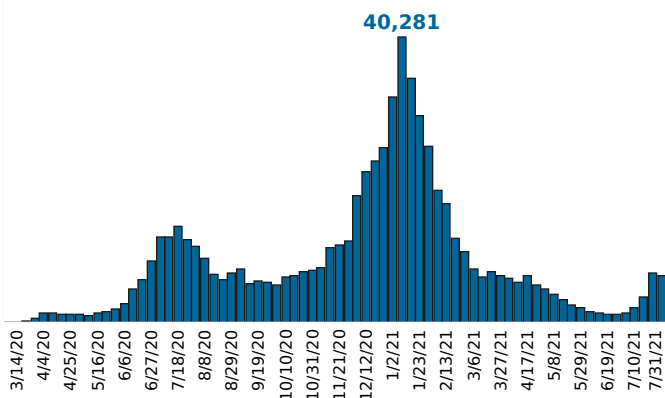

COVID-19 in South Carolina

As of 11:59 PM on 7/28/2021

Cases

617,148

Select Date Range & County to Filter Page Values

All values

COUNTY

All

Past 2 weeks Confirmed

9844

Rate of COVID-19 Cases per 10,000 population, by County

County Displayed: **South Carolina** | Dates Displayed: 3/4/2020 to 7/28/2021

[Use County Filter Above to View ZIP Code Counts](#)

Find your ZIP

All

Reported COVID-19 Cases, by Week of Report

County Displayed: **South Carolina** | Dates Displayed: 3/4/2020 to 7/28/2021

County Displayed: **South Carolina** | Dates Displayed: 3/4/2020 to 7/28/2021